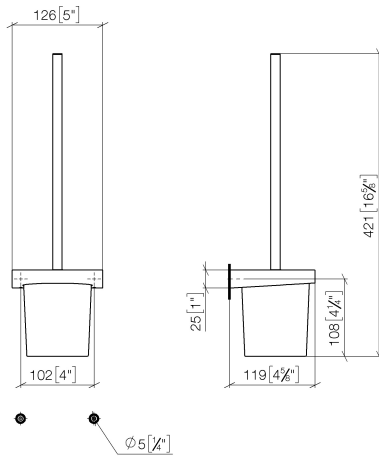

EDITION PRO Toilet brush set wall model - Chrome

83 900 626

- crystal glass
- brush, matte black
- width 126mm
- height 421 mm
- 119mm projection

	Chrome	83 900 626-00
	Matte Black	83 900 626-33
	Brushed Chrome	83 900 626-93

EDITION PRO Toilet brush set wall model - Chrome

83 900 626

mm [inches]

EDITION PRO Toilet brush set wall model - Chrome

83 900 626

Parts for other finishes can be found here: [Matte Black](#)

Spare parts list

No.	Item Number	Name	Quantity used	Delivery time
1	90 20 97 507 00-00	handle	1	10
2	90 18 50 601 00 90	brush	1	2
3	90 90 04 008 00 82	glass	1	2
4	08 17 97 506-00	holder	1	10
5	90 31 11 030 00 90	pin	2	2
6	05 17 20 726 02 90	fixing set	1	2
7	08 17 20 726 90	holder	1	2