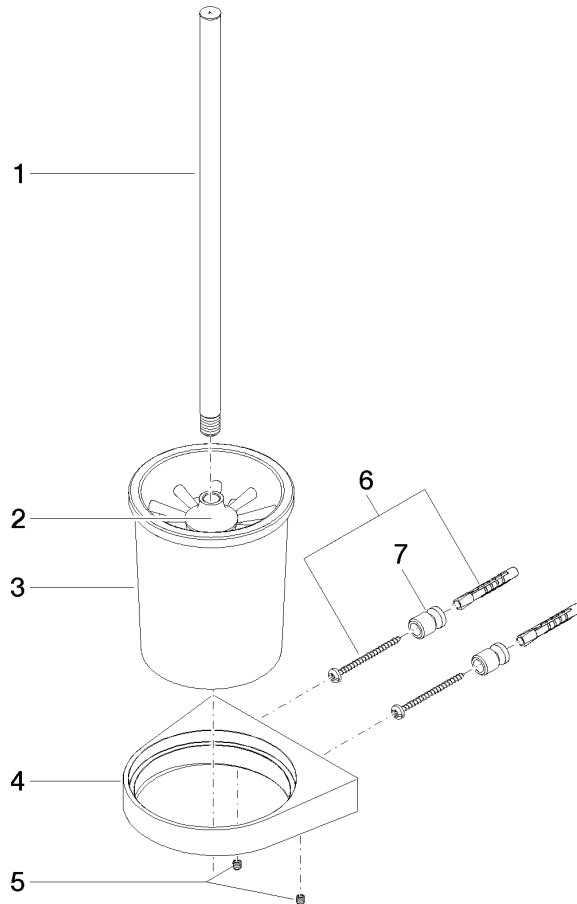

EDITION PRO Toilet brush set wall model - Chrome

83 900 626

- crystal glass
- brush, matte black
- width 126mm
- height 421 mm
- 119mm projection

	Chrome	83 900 626-00
	Matte Black	83 900 626-33
	Brushed Chrome	83 900 626-93

EDITION PRO Toilet brush set wall model - Chrome

83 900 626

mm [inches]

EDITION PRO Toilet brush set wall model - Chrome

83 900 626

Parts for other finishes can be found here: [Matte Black](#)

Spare parts list

No.	Item Number	Name	Quantity used	Delivery time
1	90 20 97 507 00-00	handle	1	10
2	90 18 50 601 00 90	brush	1	2
3	90 90 04 008 00 82	glass	1	2
4	08 17 97 506-00	holder	1	10
5	90 31 11 030 00 90	pin	2	2
6	05 17 20 726 02 90	fixing set	1	2
7	08 17 20 726 90	holder	1	2